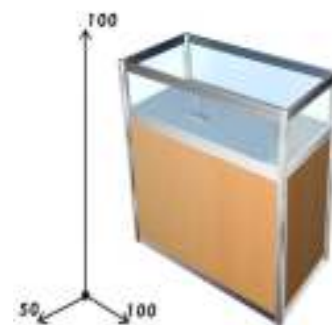

Storeroom with door 100x100 cm
Almacén con puerta 100x100 cm
Ref. FT8

Standard fascia board lettering 10 cm high
Rótulo standart con letras de 10 cm de alto
Ref. SC27

Beech sloping shelf
Estante inclinado haya
100x30 cm
Ref. FT1

Horizontal shelf
Estante horizontal haya
100x30 cm
Ref. FT2

Beech counter
Mostrador haya
(haya o blanco)
100x52x110cm

Inside view beech counter
Vista interior del mostrador haya

Counter Showcase
Mostrador vitrina modular
100 x 100 x 50
Ref. FT4